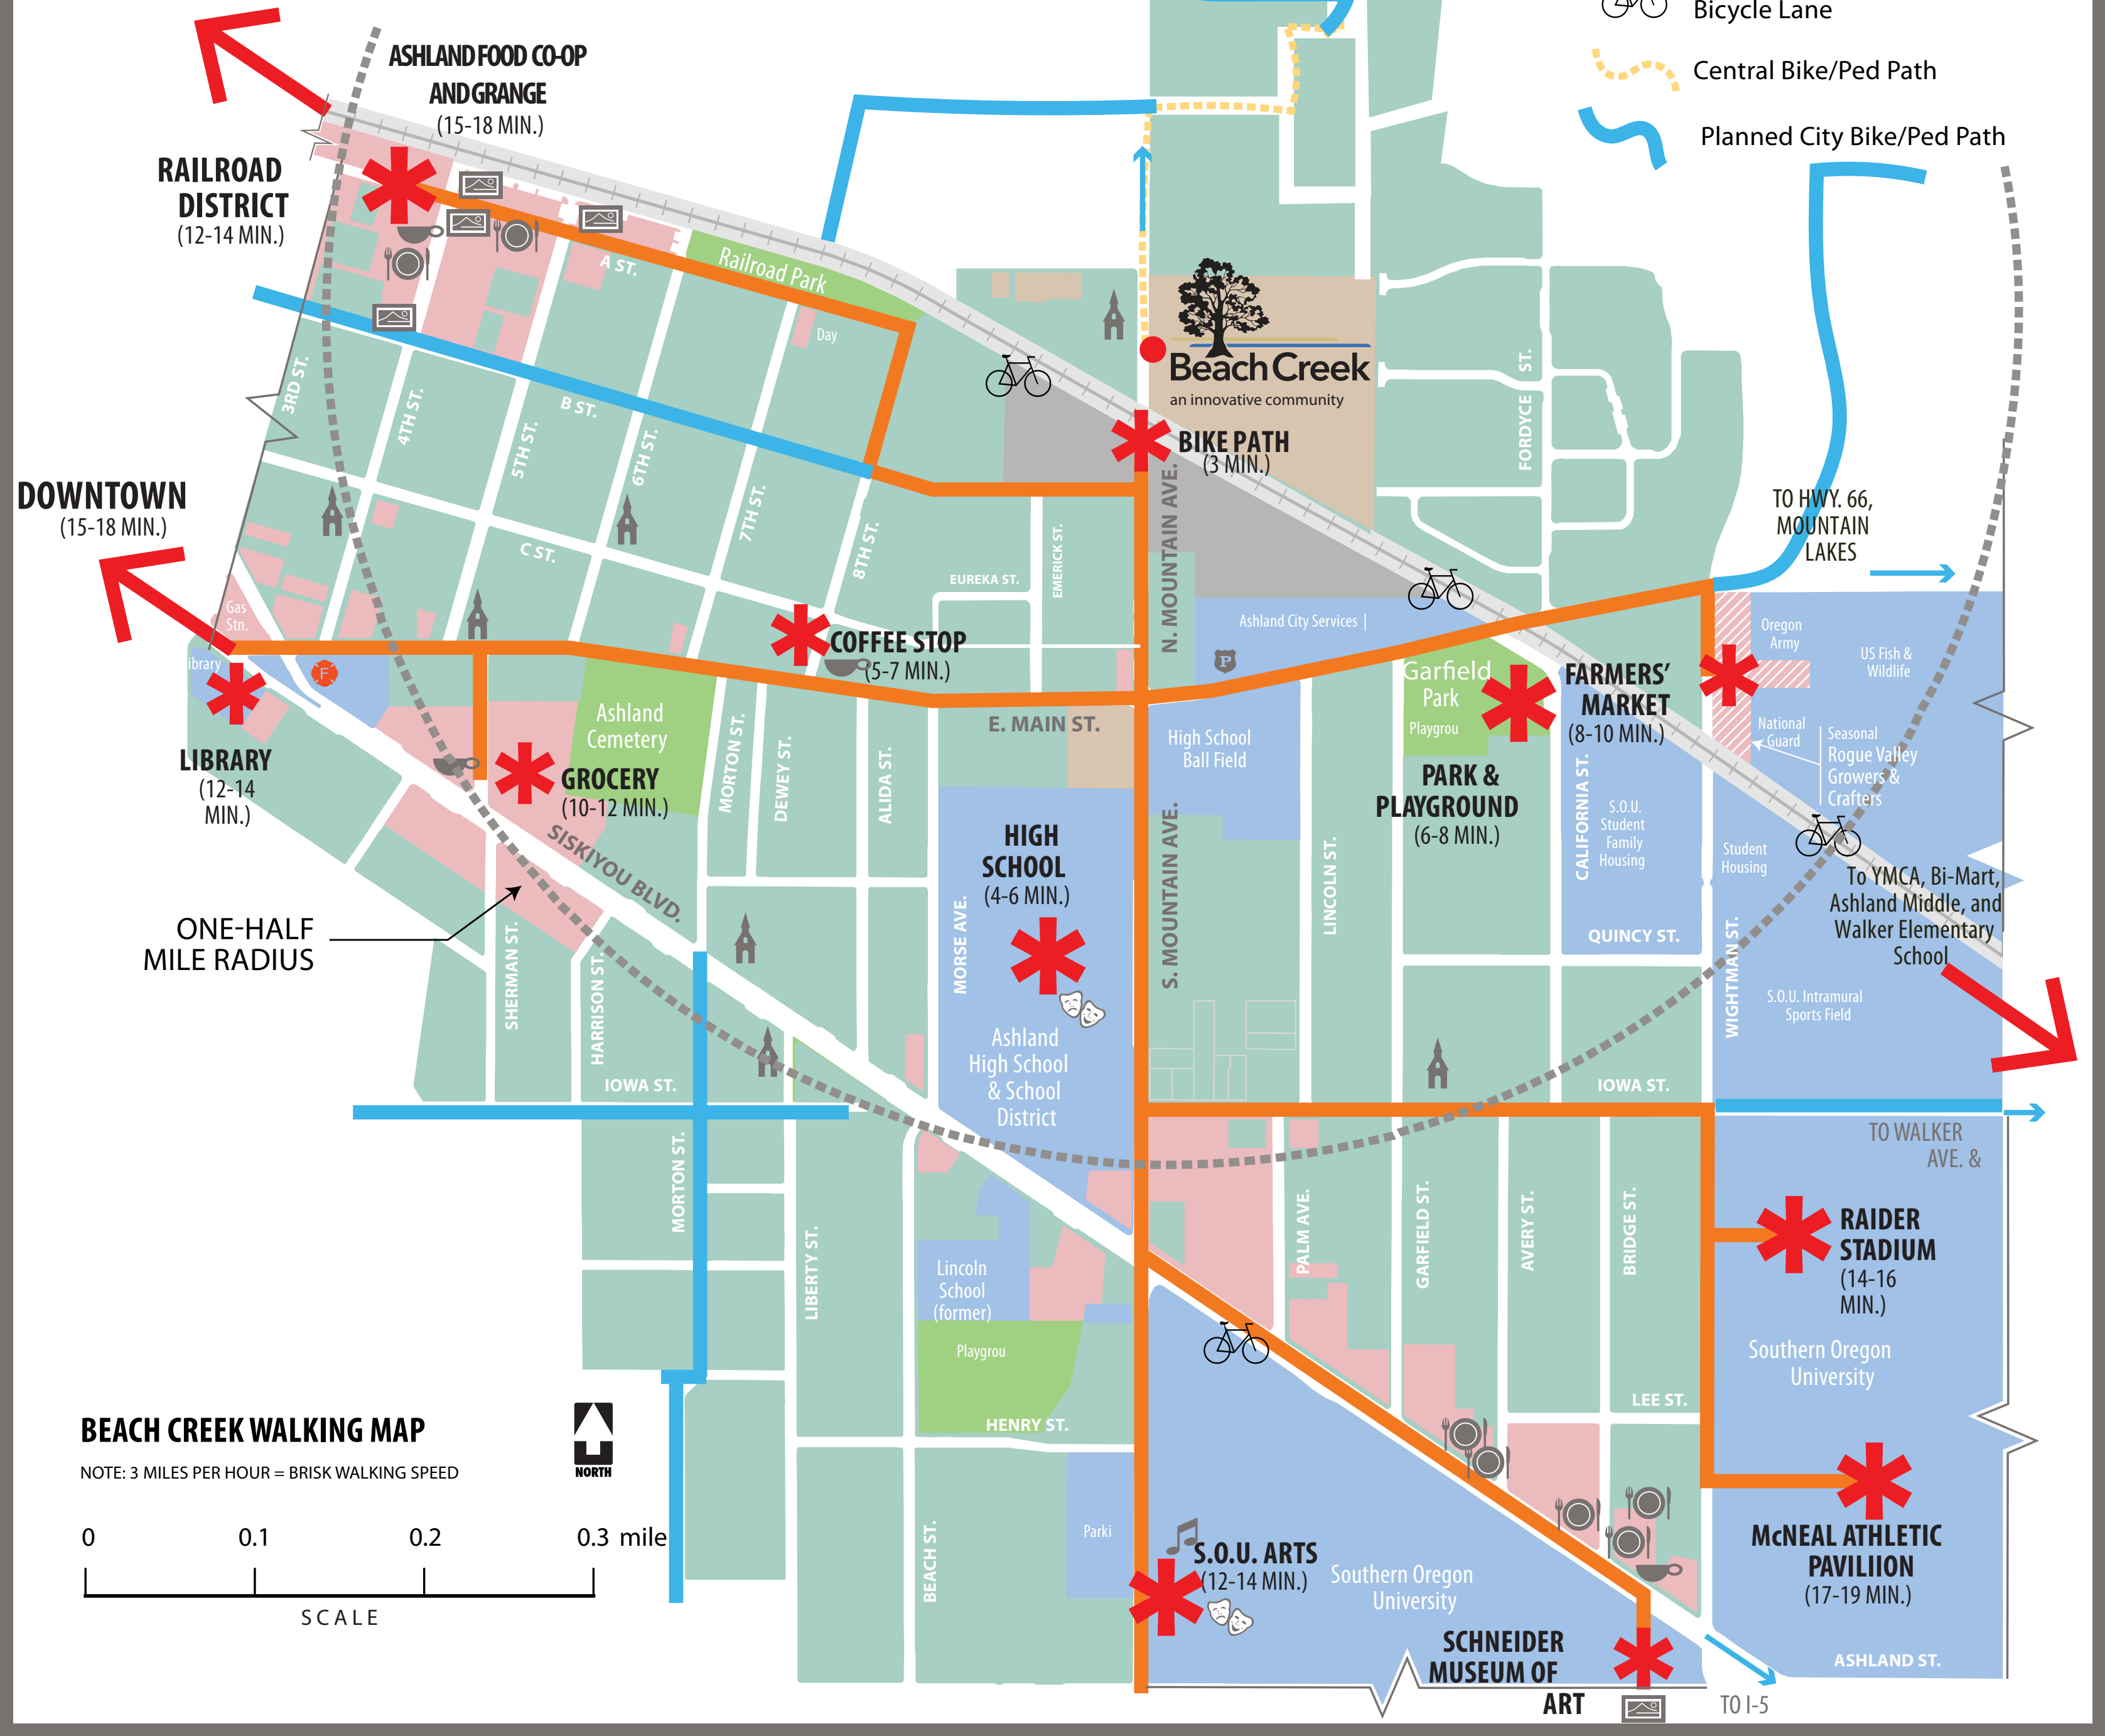

BEACH CREEK WALKING MAP

LEGEND

- Mixed Density Residential
- City Park / Greenspace
- Commercial / Mixed Use
- School / Civic
- Beach Creek Homes
- City Works / Utility
- Coffee Shop
- Restaurant / Bar

- Church / Temple
- Theater
- Music Hall
- Gallery / Museum
- Bicycle Lane
- Central Bike/Ped Path
- Planned City Bike/Ped Path

BEACH CREEK WALKING MAP

NOTE: 3 MILES PER HOUR = BRISK WALKING SPEED

SCALE